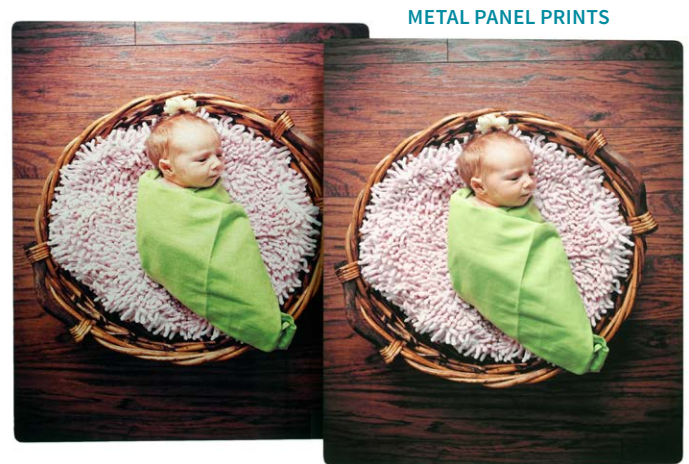

CURVED METAL

Metal Panel Prints

Metal Panel Prints are aluminum with rounded corners. Backing options include: **Shadow Mount Hanger, Easel Stand** backing for prints as large as **11x14**, or our **Support Frame** backing available for prints **16x20** up to **24x30**.

Metal Panel Size	Print Surface	Price
5x7	Silver or White	$25.95
8x8	Silver or White	$32.95
8x10	Silver or White	$32.95
11.75x11.75	Silver or White	$44.95
11x14	Silver or White	$49.95
12x16	Silver or White	$56.95
15x18.75	Silver or White	$74.95
16x20	Silver or White	$110.95
16x24	Silver or White	$138.95
20x24	Silver or White	$168.95
20x30	Silver or White	$198.95
24x30	Silver or White	$209.95

METAL PANEL PRINTS

Curved Metal Prints

Curved Metal Panel Prints come in **3** sizes.

Metal Panel Size	Print Surface	Price
5x7	White or Silver	$25.95
8x10	White or Silver	$32.95
8x12	White or Silver	$35.95